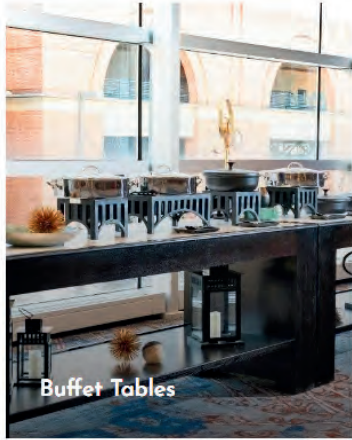

502 South Mount Street
Baltimore, MD 21223

Collections

Buffet Tables

Nesting Tables

Portable Front Bars

Portable Back Bars

Podiums & Maitre D'

Mobile Action Stations