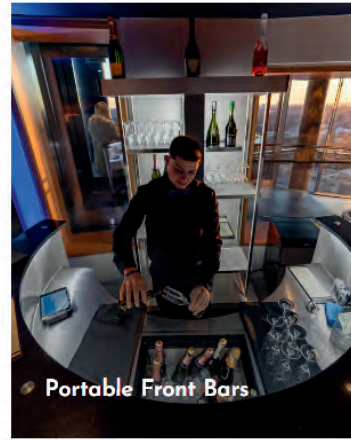

502 South Mount Street
Baltimore, MD 21223

Collections

Buffet Tables

Nesting Tables

Portable Front Bars

Portable Back Bars

Podiums & Maitre D'

Mobile Action Stations