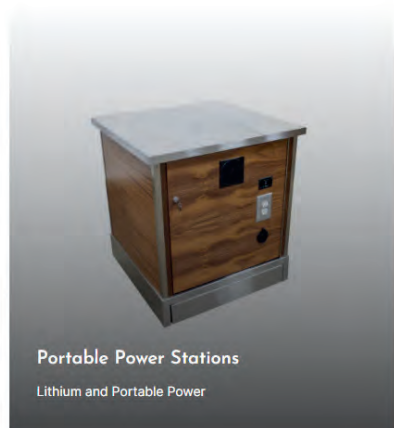

Lithium & Portable Power

Link Box
Lithium and Portable Power

Double Link Box
Lithium and Portable Power

Round Link Box
Lithium and Portable Power

Pizza Warmer
Lithium & Portable Power

Heated Cutting Board
Lithium & Portable Power

Battery Box
Lithium and Portable Power

Silver Surfer
Lithium and Portable Power

Portable Power Stations
Lithium and Portable Power

Bespoke Portable Power Station
Lithium & Portable Power

Sussex Portable Power Station
Lithium & Portable Power