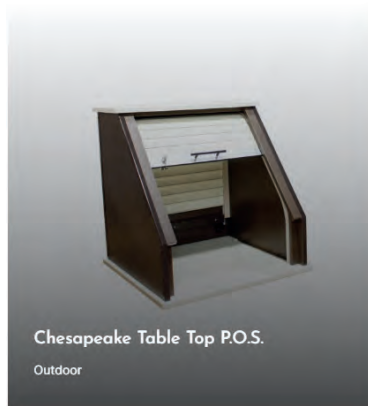

Tivoli Mixology Cart
Experiential Dining

Antonio's Tea Trolley
Experiential Dining

Gourmet Cheese Cart
Experiential Dining

Chef Olivier's Caesar Salad Cart
Experiential Dining

Outdoor

Outdoor

All Lion's Wood Outdoor Series products are constructed with 100% exterior-grade materials.