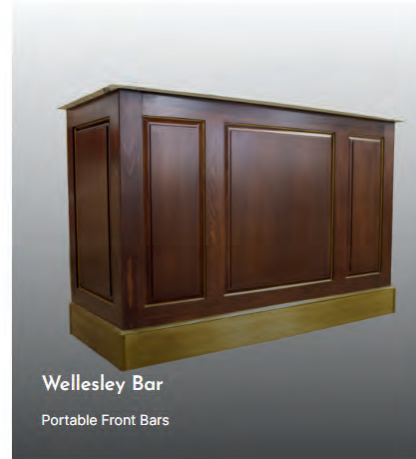

Portable Front Bars