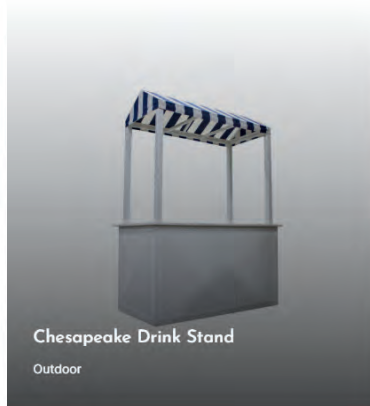

Farm Portable Power Station
Lithium & Portable Power

Classic Portable Power Station
Lithium & Portable Power

Experiential Dining

Dim Sum Cart
Experiential Dining

Monarque Trolley
Experiential Dining

LaSalle Liquor Cart
Experiential Dining

Tivoli Mixology Cart
Experiential Dining

Antonio's Tea Trolley
Experiential Dining

Gourmet Cheese Cart
Experiential Dining

Chef Olivier's Caesar Salad Cart
Experiential Dining

Outdoor

Outdoor

All Lion's Wood Outdoor Series products are constructed with 100% exterior-grade materials.