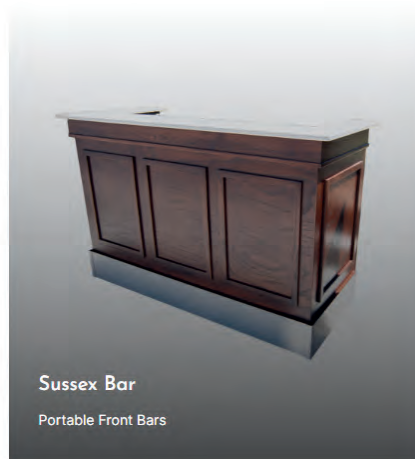

Portable Front Bars