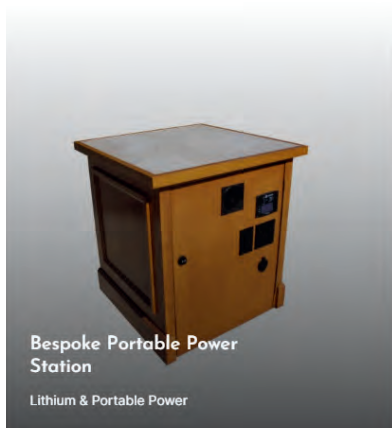

Lithium & Portable Power

Link Box
Lithium and Portable Power

Double Link Box
Lithium and Portable Power

Round Link Box
Lithium and Portable Power

Pizza Warmer
Lithium & Portable Power

Heated Cutting Board
Lithium & Portable Power

Battery Box
Lithium and Portable Power

Silver Surfer
Lithium and Portable Power

Portable Power Stations
Lithium and Portable Power

Bespoke Portable Power Station
Lithium & Portable Power

Sussex Portable Power Station
Lithium & Portable Power