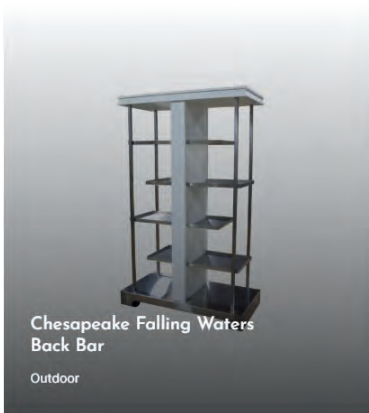

Tivoli Mixology Cart
Experiential Dining

Antonio's Tea Trolley
Experiential Dining

Gourmet Cheese Cart
Experiential Dining

Chef Olivier's Caesar Salad Cart
Experiential Dining

Outdoor

Outdoor

All Lion's Wood Outdoor Series products are constructed with 100% exterior-grade materials.